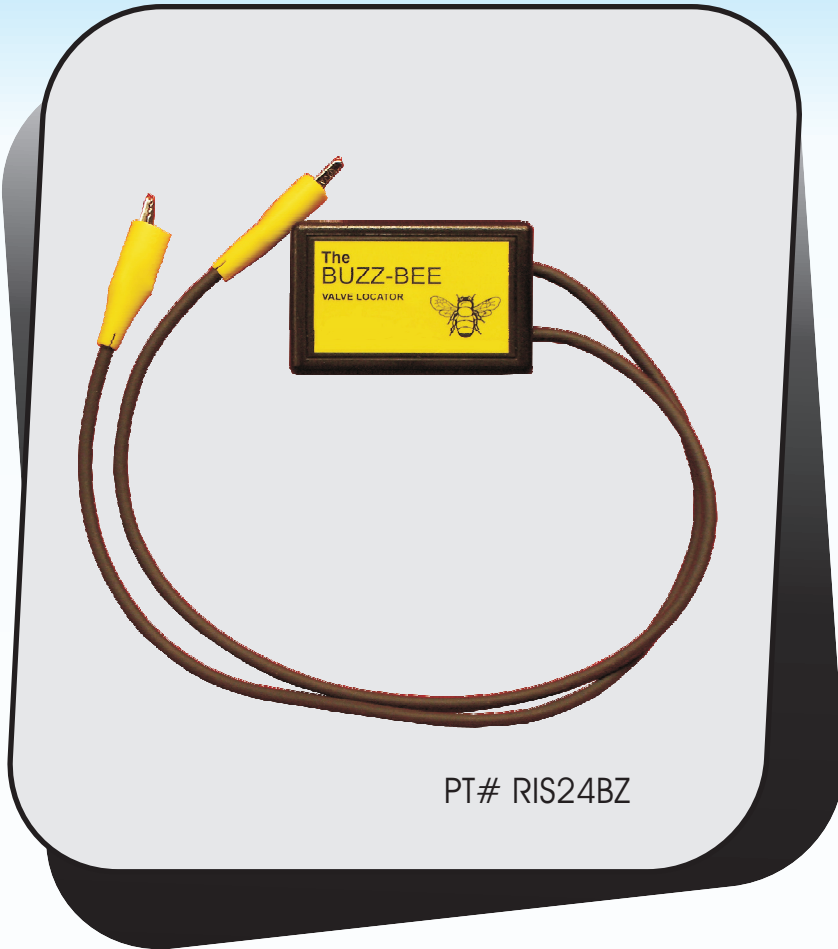

TIME SAVING PRODUCTS FROM REEDS IRRIGATION

Valve Locator / Identifier

FEATURES:

- VERY EASY TO USE
- LOUD AUDIBLE TONE
- 24 VAC 60 CYCLE INPUT
- HEAVY DUTY TEST LEADS
- SMALL ALLIGATOR CLIPS FOR HARD TO REACH AREAS
- POCKET SIZE
- SHOCK PROOF ABS HOUSING

THE BUZZ BEE

Having trouble finding your lost or buried valves? Let the Buzz-Bee show you the way! The Buzz-Bee is a new innovative product that will have you "swarming" around that lost valve in no time. This unique product will save you time and money. No need to spend a-lot of money on other locators or charge up a bundle on rental fees, let the low cost Buzz-Bee show you the way. This easy to use locator works on a very simple concept. By making and breaking the power going to the valve it creates a very loud buzz in the solenoid. This buzz is so loud that it can be heard from depths of over 8 inches deep! Take the "sting" out of finding those lost valves and get the Bzz-Bee today!